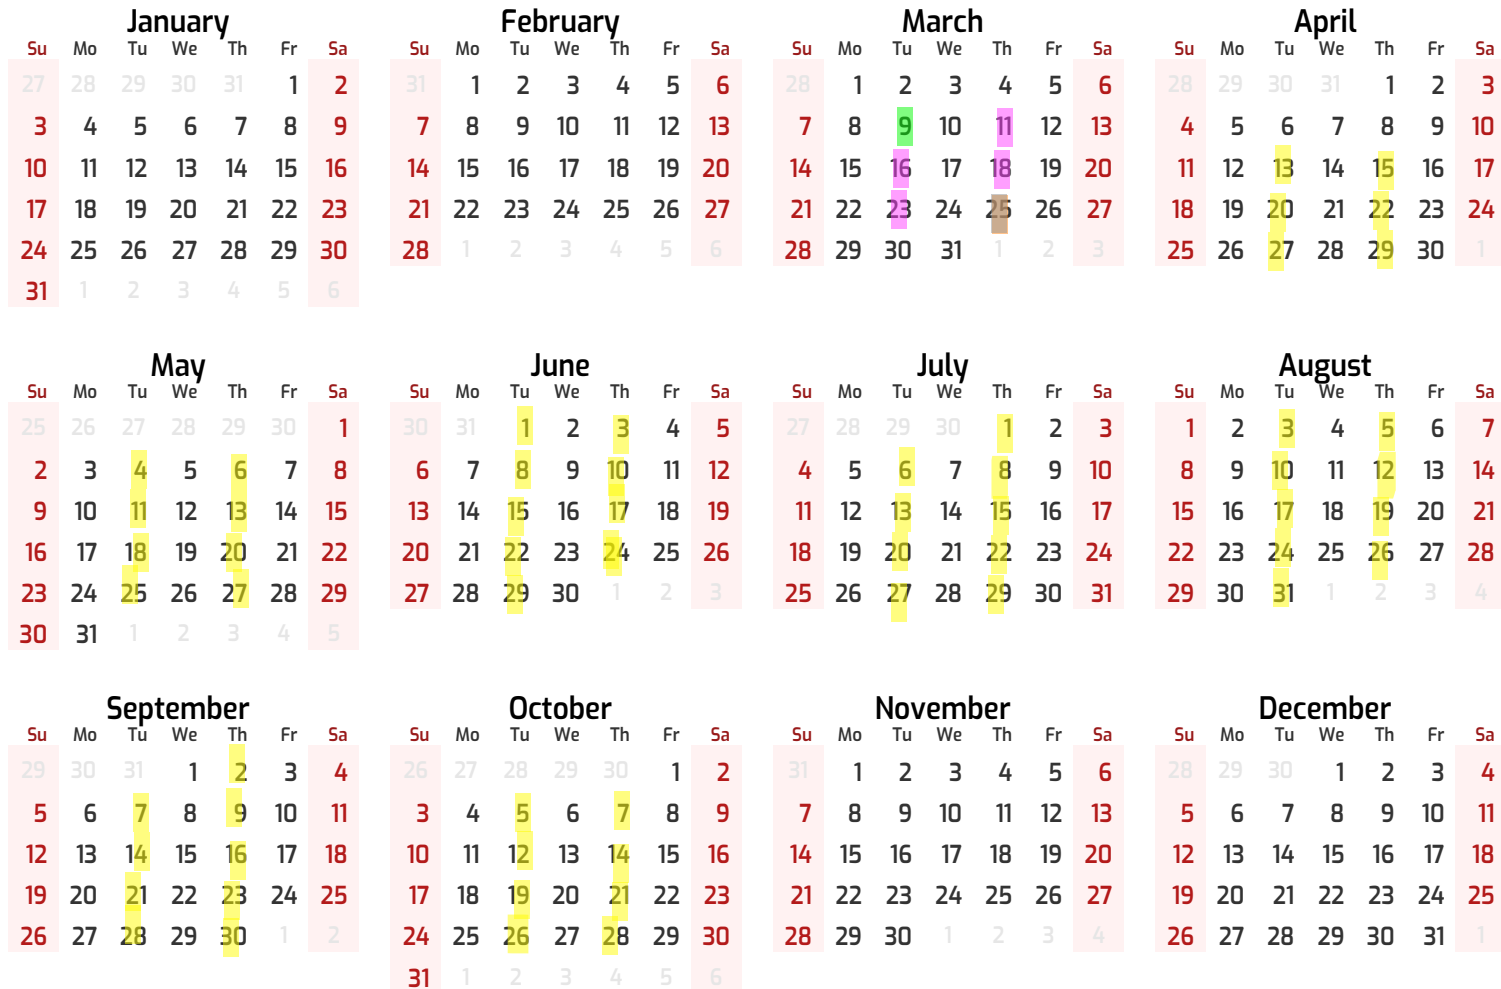

# 2021 Calendar

Green - Membership meeting  
Purple – Rookie evaluations

Brown – Team rosters complete  
Yellow – Season play dates